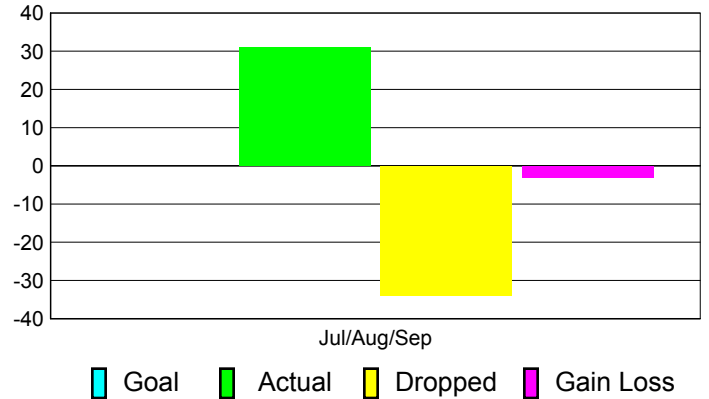

Membership Results 2011-2012

Goal, New, Dropped, Gain/Loss

Comparison of Membership Gain/Loss

Current Year Compared to the Previous Year