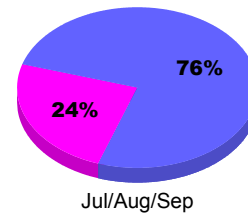

Membership Results
2011-2012

Membership
2010-2011

Month	Net Memb Goal	Actual New Memb	Actual Dropped Memb	Gain/Loss of Memb	Gain/Loss of Memb
Jul/Aug/Sep		31	-34	-3	-40
Totals		31	-34	-3	-40

Membership Results 2011-2012

Goal, New, Dropped, Gain/Loss

Comparison of Membership Gain/Loss

Current Year Compared to the Previous Year

Gender Comparison 2011-2012

Jul/Aug/Sep

Male Female